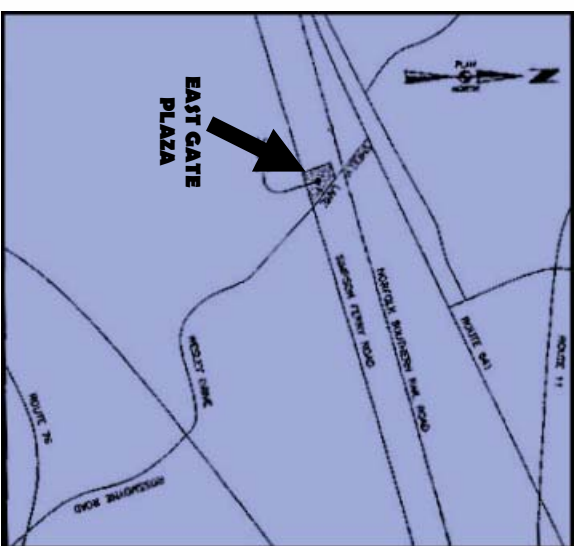

East Gate Shopping Center

5205 Simpson Ferry Road, Mechanicsburg, PA 17050

SITE PLAN

SIMPSON FERRY ROAD

SHEELEY LANE