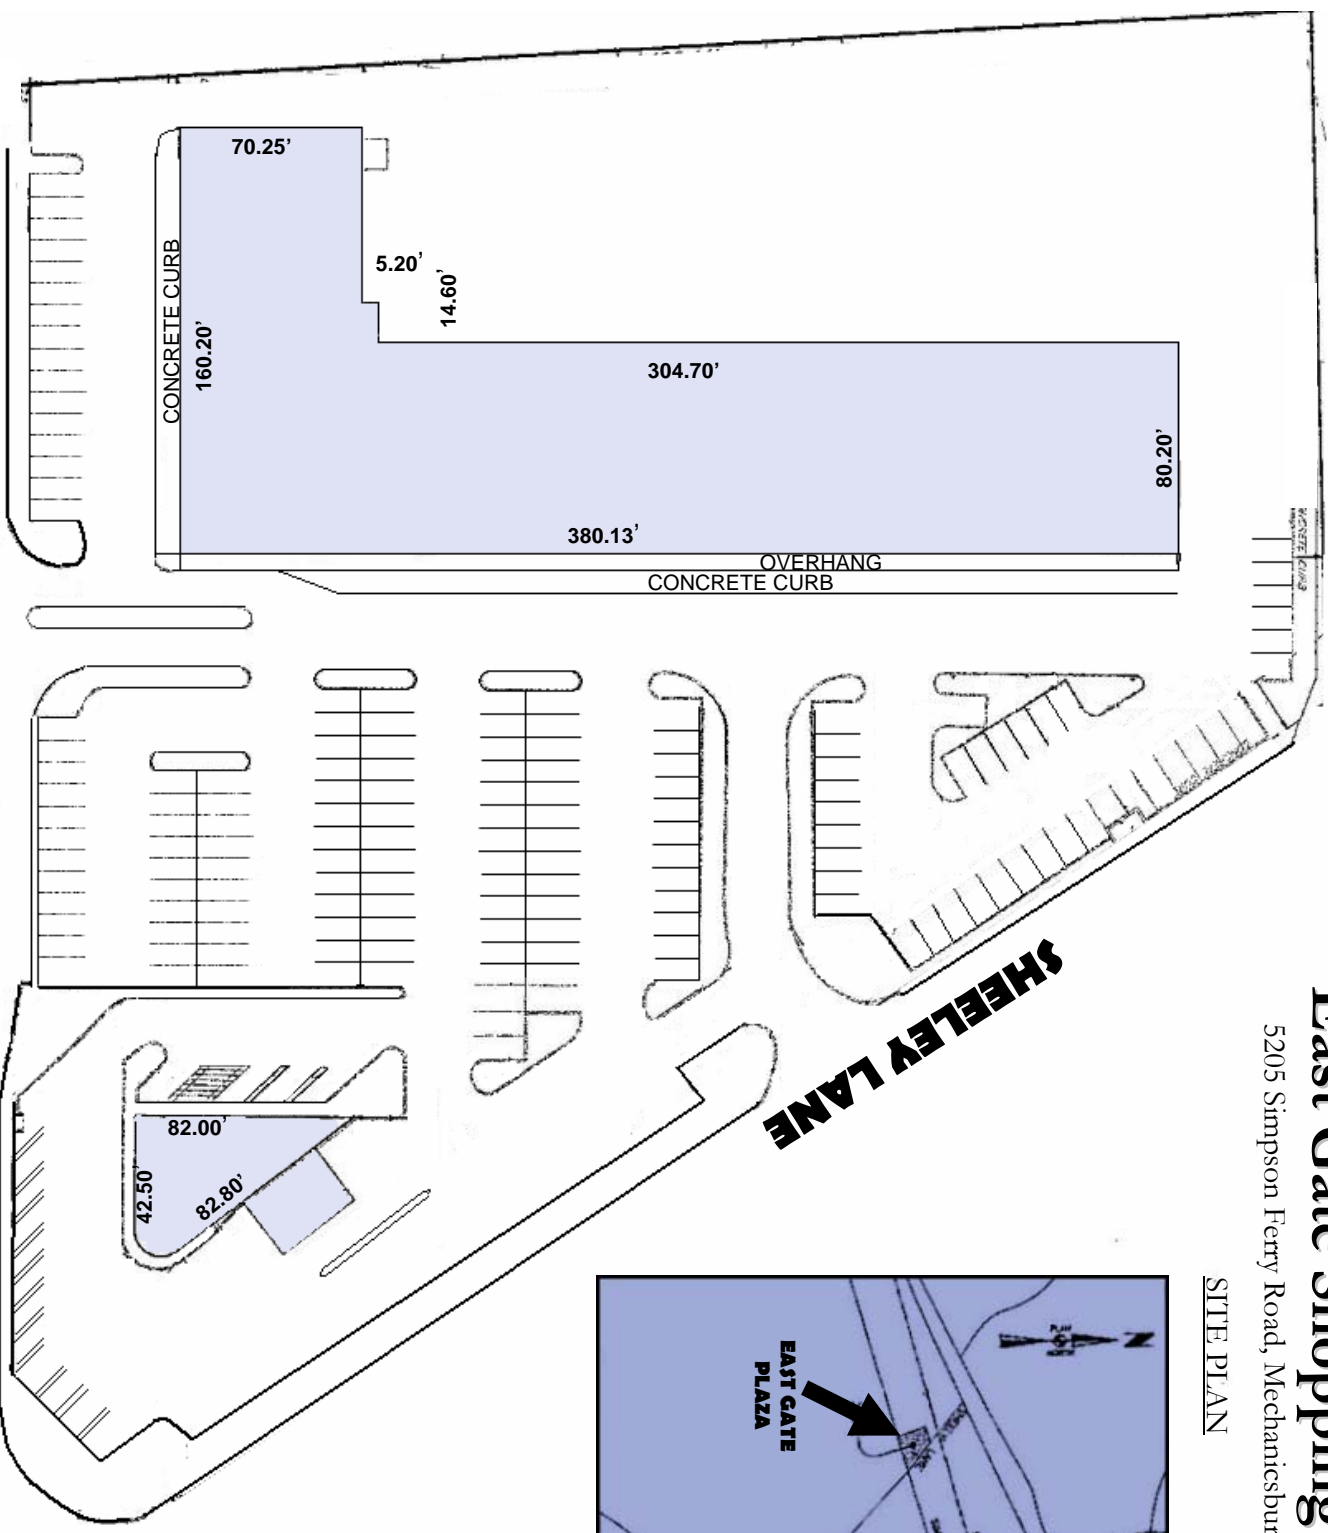

East Gate Shopping Center

5205 Simpson Ferry Road, Mechanicsburg, PA 17050

SITE PLAN

SIMPSON FERRY ROAD

SHEELEY LANE