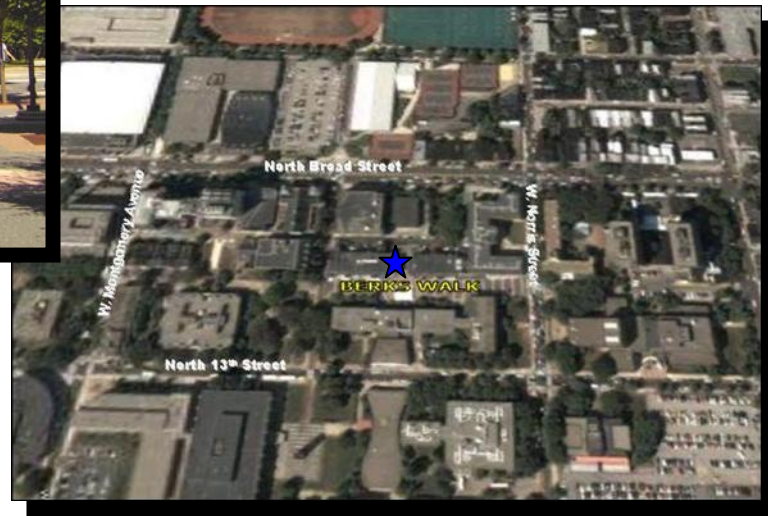

Shops on Liacouras Walk

Temple University, Philadelphia, PA

RETAIL LEASING OPPORTUNITY

PINTZUK BROWN REALTY GROUP

MAIN OFFICE

Phone: (215) 386-3224

Fax: (215) 386-6491

Web: www.tbrg.net

ADDRESS

45 EAST CITY LINE AVE

#377

BALA CYNWYD, PA 19004